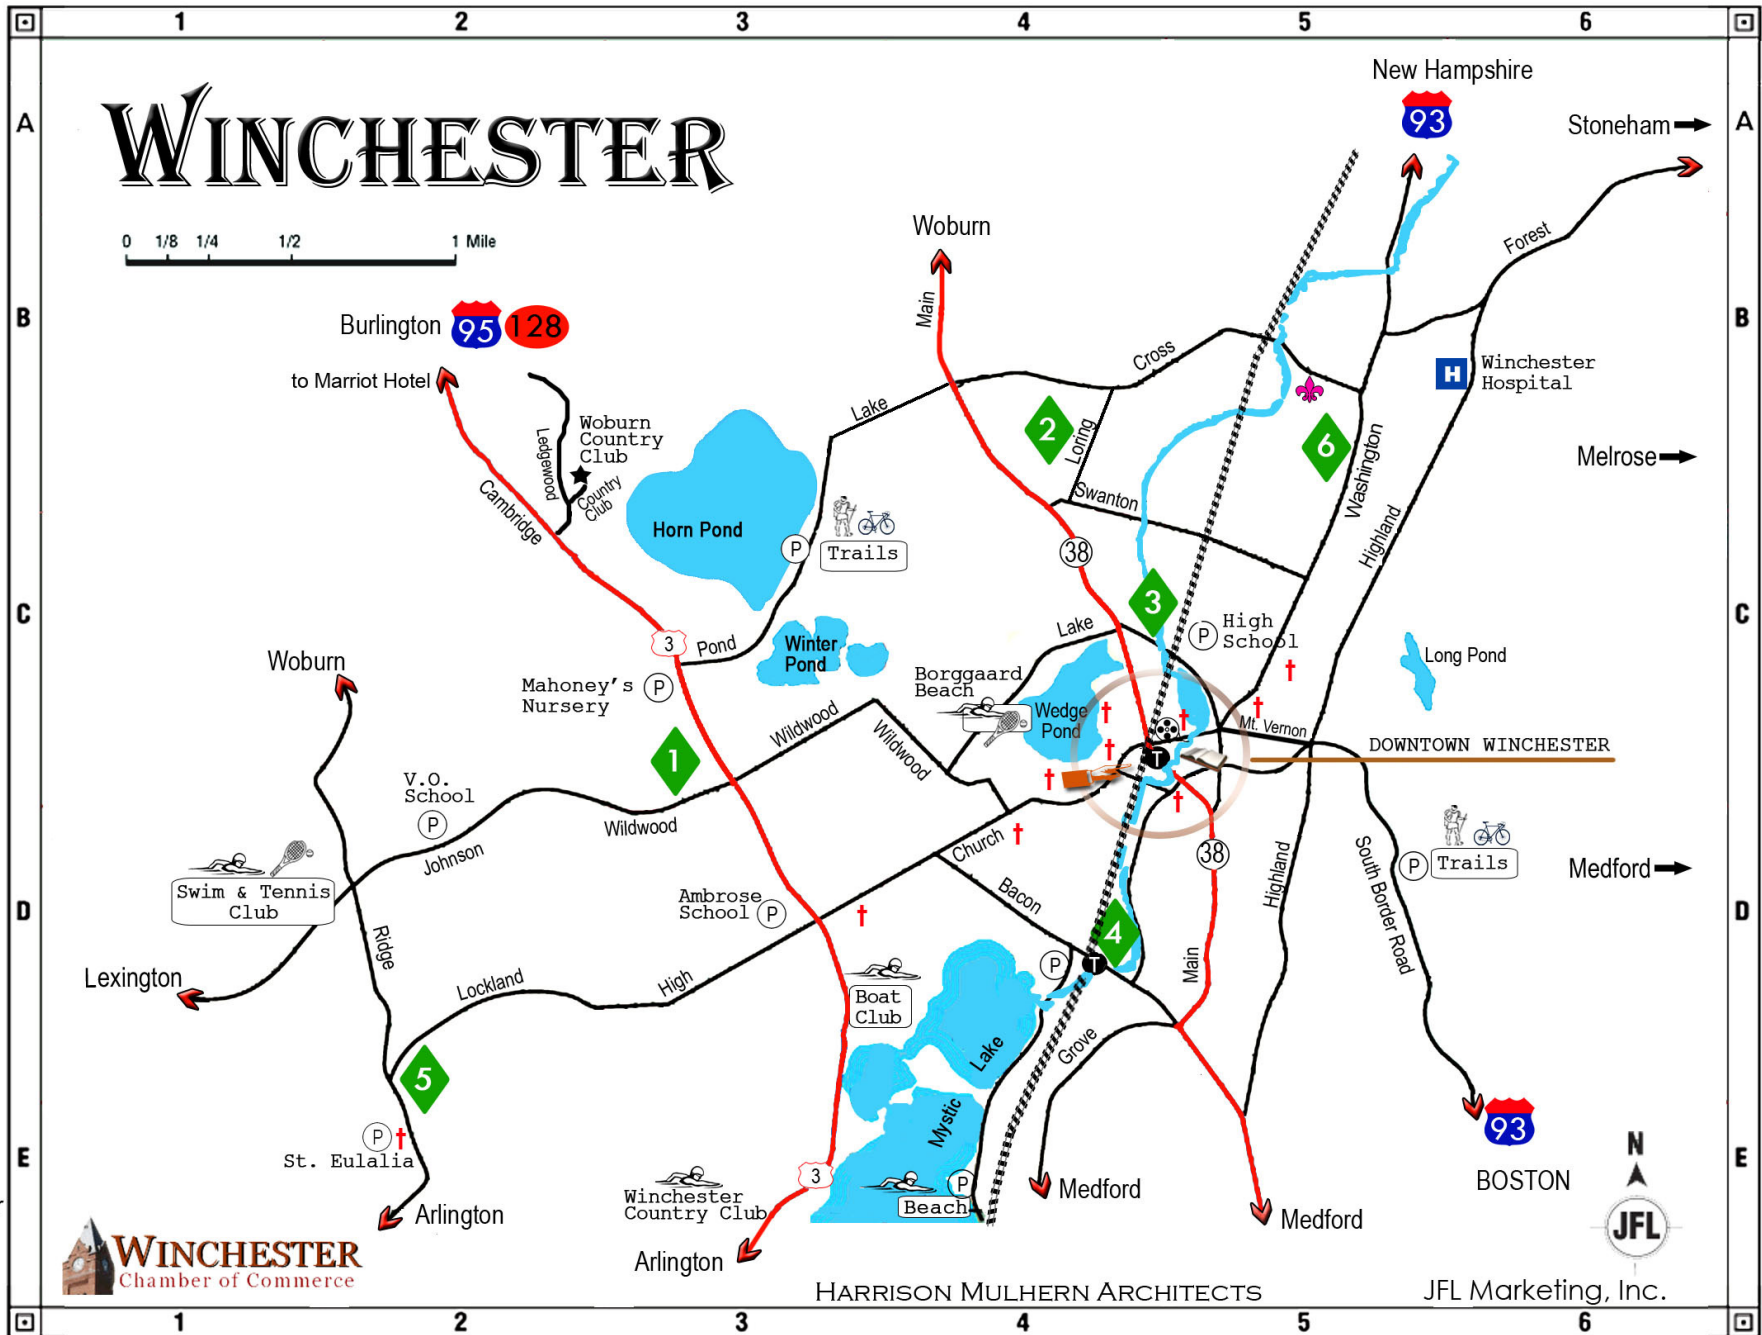

WINCHESTER

0 1/8 1/4 1/2 1 Mile

◆ Ball Fields

1. Nutile
2. MacDonald
3. Skillings
4. Ginn
5. Mullen
6. Leonard

- Downtown Winchester
- 🏡 Town Common
- Ⓟ Public Parking
- 🚇 MBTA Station
- Points of Interest
- 🎭 Museum
Griffin
Photography
Museum
- 📖 Public Library
- 🏊 Swimming
- 🎾 Tennis
- 🚲 Trails
- 🌸 Next Door Theater
- ★ Woburn CC
- † Church